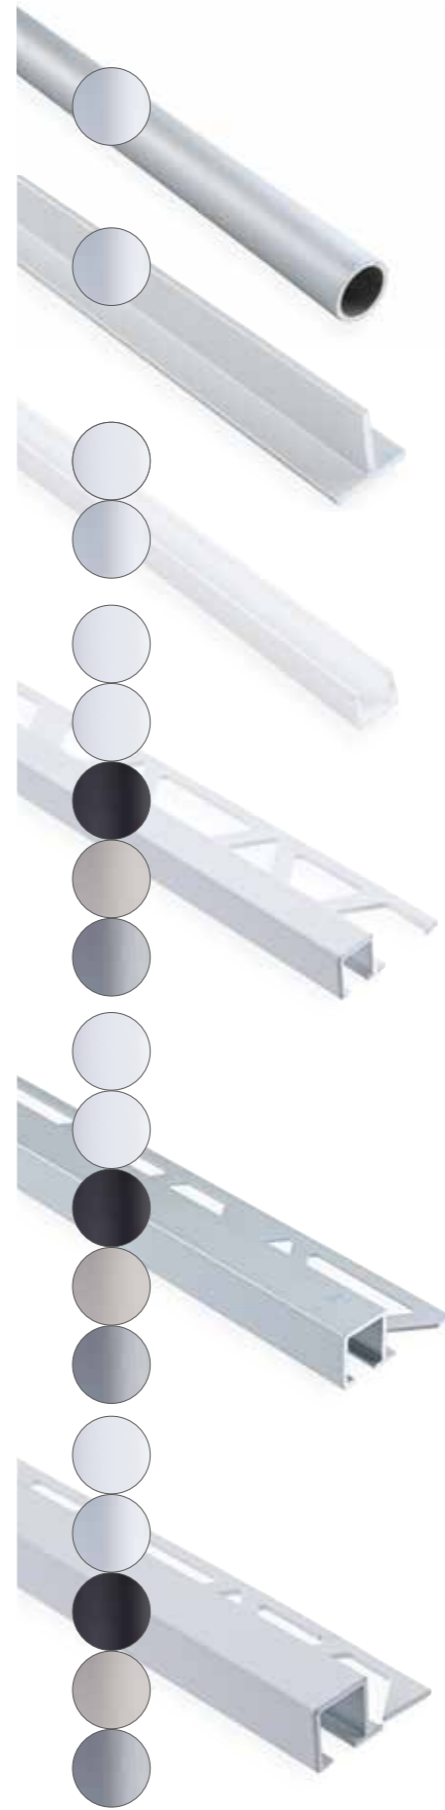

PIPES MALER - SMOOTH PIPE - ALUMINIUM

ALU-664111-1000	Pipe Smooth	1x15x1000	Silver Anodised	

20 mm T - MOULDINGS MALER - SMOOTH T-MOULDING - ALUMINIUM

ALU-664211-1000	T-Moulding Smooth	2x20x20x1000	Silver Anodised	

10 mm U - MOULDINGS MALER - SMOOTH U-MOULDING - ALUMINIUM

ALU-664401-1000	U-Moulding Smooth	1,5x10x10x1000	White Painted	
ALU-664401-2000	U-Moulding Smooth	1,5x10x10x2000	White Painted	
ALU-664411-1000	U-Moulding Smooth	1,5x10x10x1000	Silver Anodised	
ALU-664411-2000	U-Moulding Smooth	1,5x10x10x2000	Silver Anodised	

8 mm TILE TRIMS SQUARE MALER - SMOOTH TILE TRIM - ALUMINIUM

ALU-667005-2500	Smooth Tile trim Square	H8x24x2500	White Painted	
ALU-667011-2500	Smooth Tile trim Square	H8x24x2500	Silver Anodised	
ALU-667014-2500	Smooth Tile trim Square	H8x24x2500	Black Anodised	
ALU-667016-2500	Smooth Tile trim Square	H8x24x2500	Brushed Steel	
ALU-667017-2500	Smooth Tile trim Square	H8x24x2500	Brushed Graphite	

10 mm TILE TRIMS SQUARE MALER - SMOOTH TILE TRIM - ALUMINIUM

ALU-667105-2500	Smooth Tile trim Square	H10x26x2500	White Painted	
ALU-667111-2500	Smooth Tile trim Square	H10x26x2500	Silver Anodised	
ALU-667114-2500	Smooth Tile trim Square	H10x26x2500	Black Anodised	
ALU-667116-2500	Smooth Tile trim Square	H10x26x2500	Brushed Steel	
ALU-667117-2500	Smooth Tile trim Square	H10x26x2500	Brushed Graphite	

12 mm TILE TRIMS SQUARE MALER - SMOOTH TILE TRIM - ALUMINIUM

ALU-667205-2500	Smooth Tile trim Square	H12x28x2500	White Painted	
ALU-667211-2500	Smooth Tile trim Square	H12x28x2500	Silver Anodised	
ALU-667214-2500	Smooth Tile trim Square	H12x28x2500	Black Anodised	
ALU-667216-2500	Smooth Tile trim Square	H12x28x2500	Brushed Steel	
ALU-667217-2500	Smooth Tile trim Square	H12x28x2500	Brushed Graphite